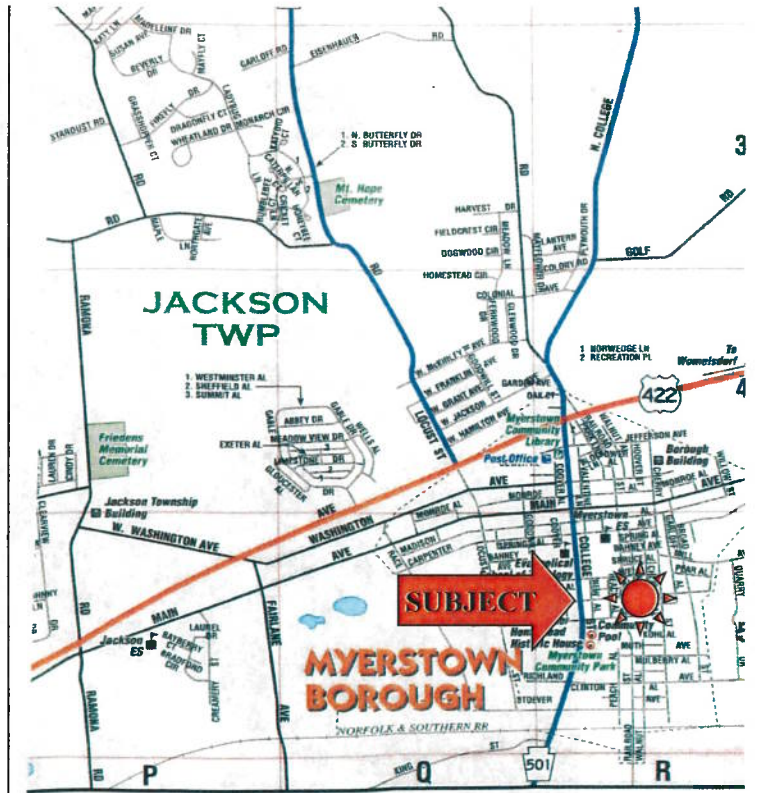

LOCATION MAP